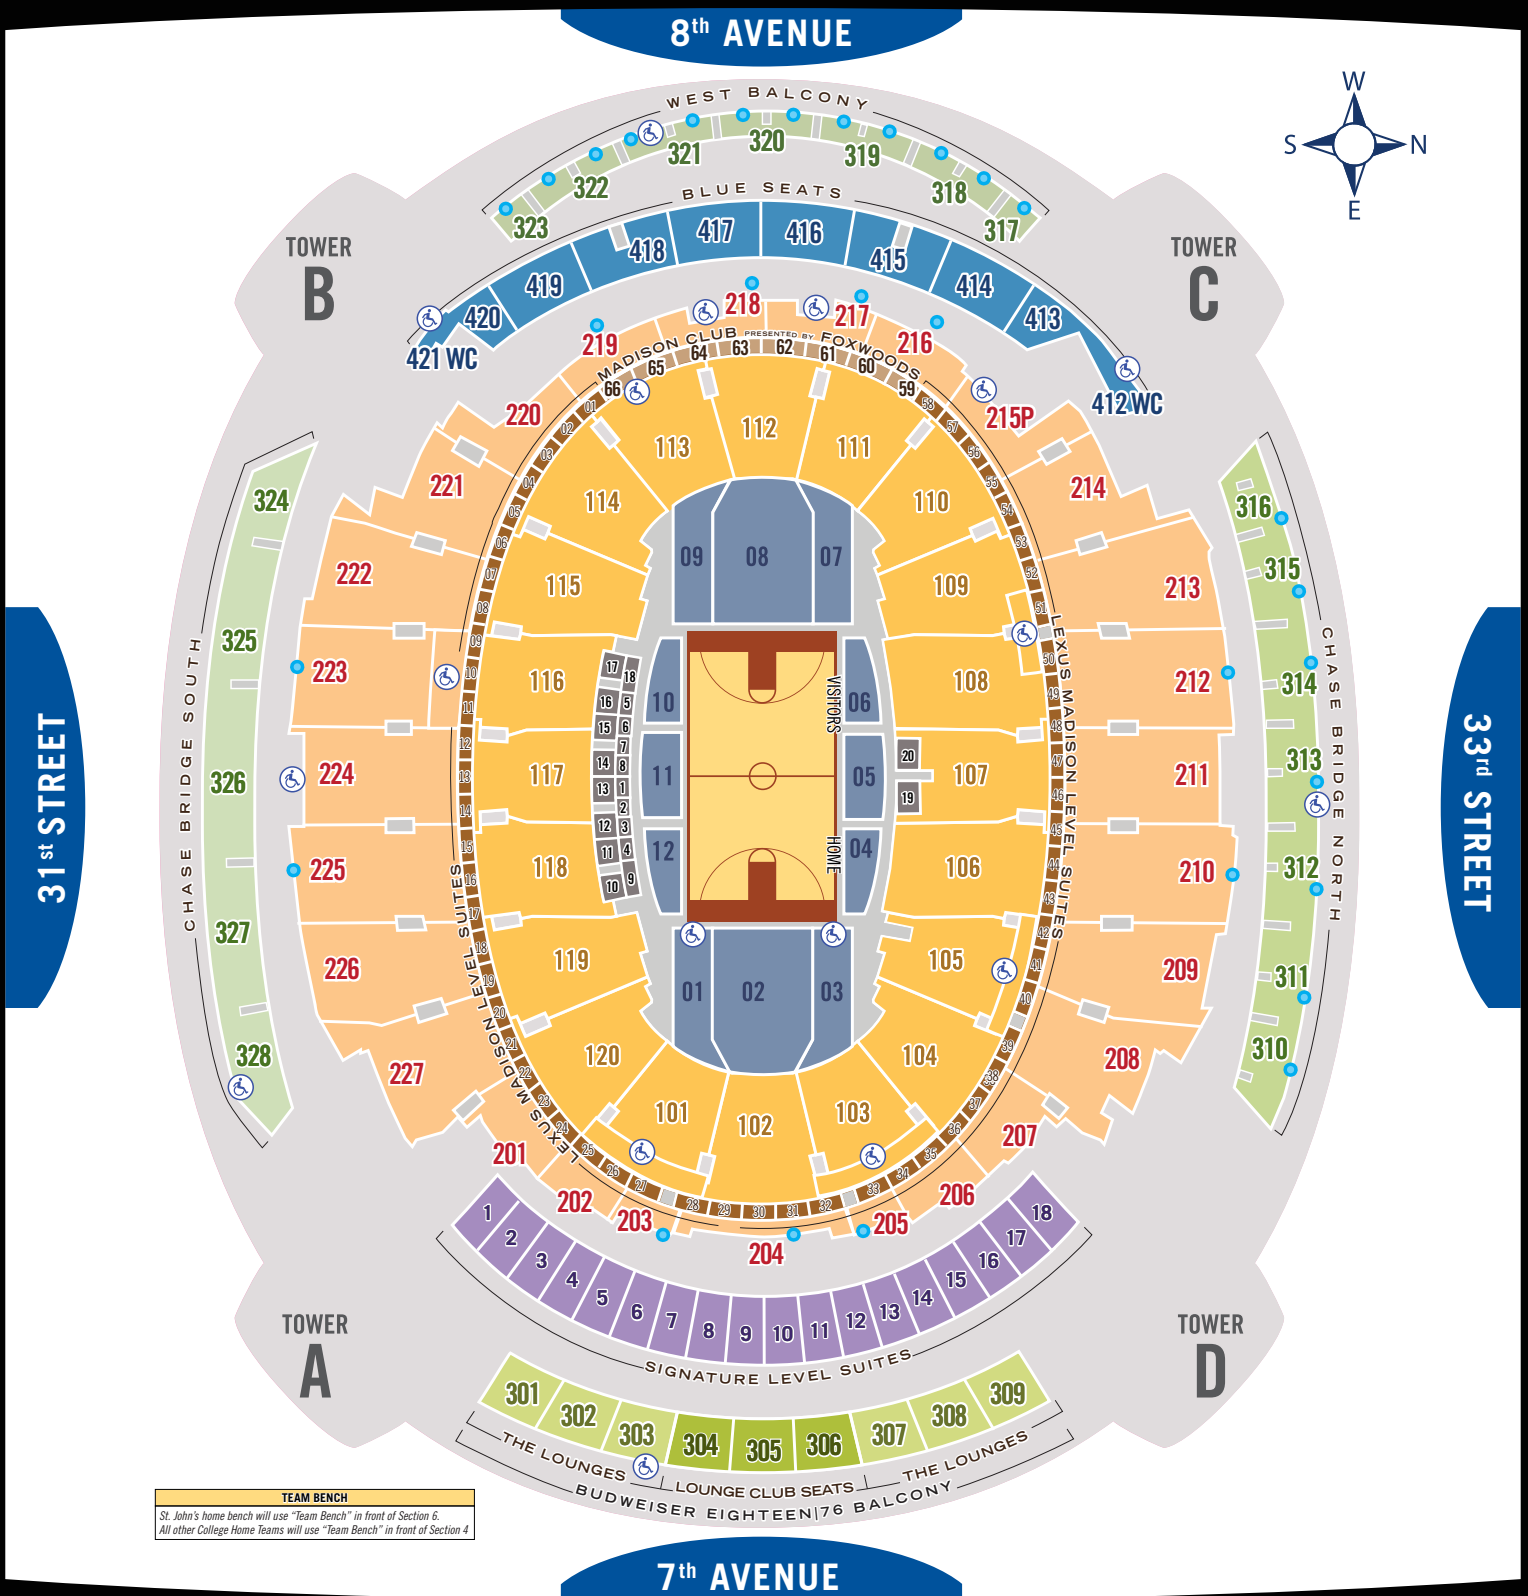

# COLLEGE BASKETBALL

**TEAM BENCH**  
 St. John's home bench will use "Team Bench" in front of Section 6.  
 All other College Home Teams will use "Team Bench" in front of Section 4.

100 LEVEL	300 LEVEL THE LOUNGES	300 LEVEL CHASE BRIDGE NORTH	300 LEVEL CHASE BRIDGE SOUTH	NESPRESSO EVENT LEVEL SUITES	MADISON CLUB PRESENTED BY FOXWOODS	LEXUS MADISON LEVEL SUITES	SIGNATURE LEVEL SUITES	ACCESSIBLE	
200 LEVEL	300 LEVEL LOUNGE CLUB SEATS	300 LEVEL WEST BALCONY	400 LEVEL BLUE SEATS	All Suites and Clubs are accessible					Barstools