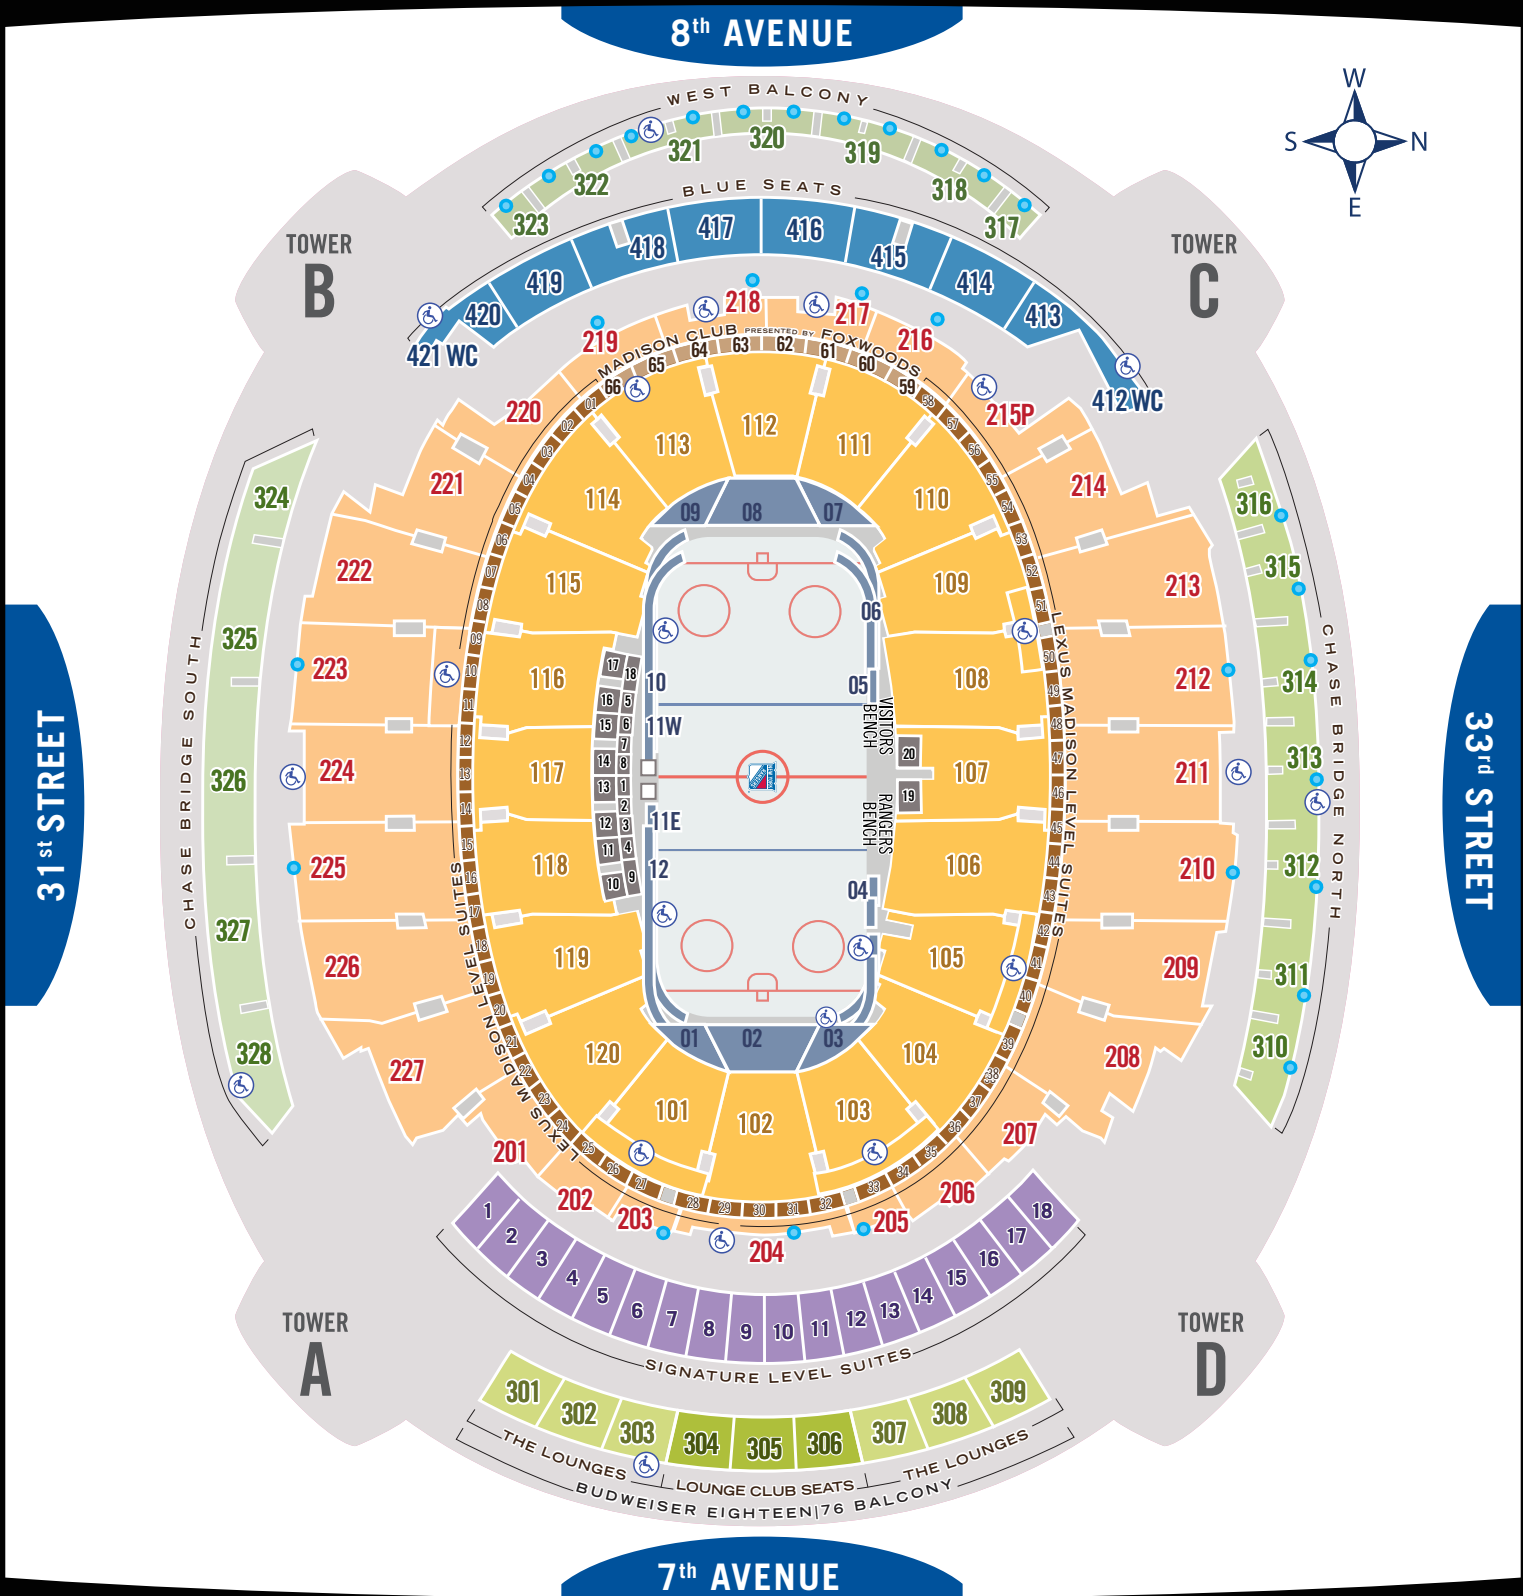

PRESENTED BY
CHASE

RANGERS HOCKEY

100 LEVEL	300 LEVEL THE LOUNGES	300 LEVEL CHASE BRIDGE NORTH	300 LEVEL CHASE BRIDGE SOUTH	NESPRESSO EVENT LEVEL SUITES	MADISON CLUB PRESENTED BY FOXWOODS	LEXUS MADISON LEVEL SUITES	SIGNATURE LEVEL SUITES	ACCESSIBLE
200 LEVEL	300 LEVEL LOUNGE CLUB SEATS	300 LEVEL WEST BALCONY	400 LEVEL BLUE SEATS	All Suites and Clubs are accessible				Barstools